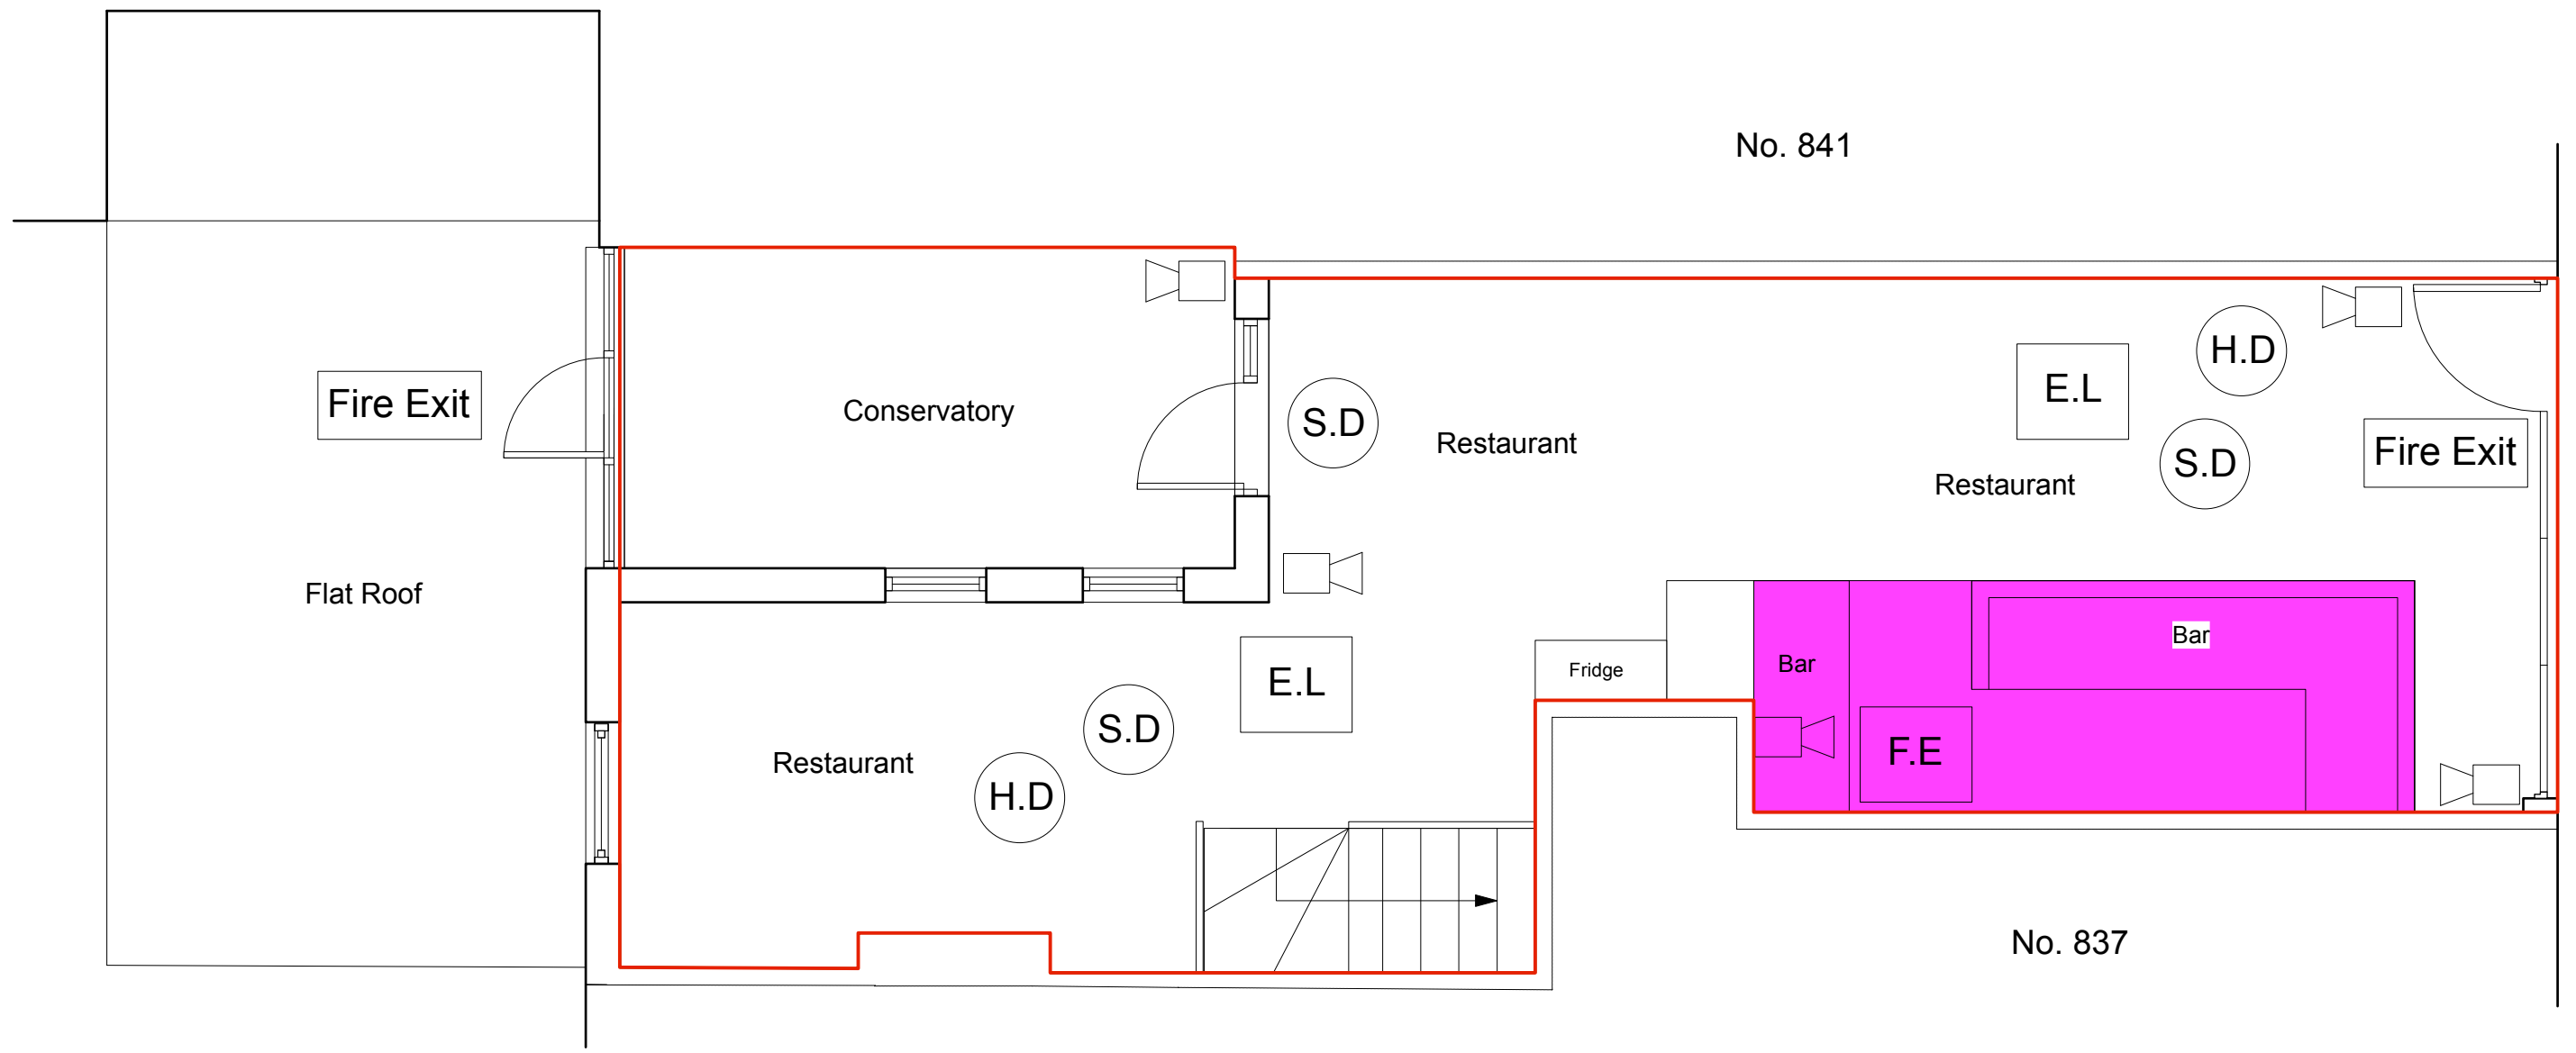

LEGEND

Bar Area		Licensed Premises		Fire Extinguisher		CCTV	
Fire Exit		Emergency Lighting		Smoke Detector		Heat Detector	

Ground Floor Plan - BoysnBerry, 839 Fulham Road, London, SW6 5HQ